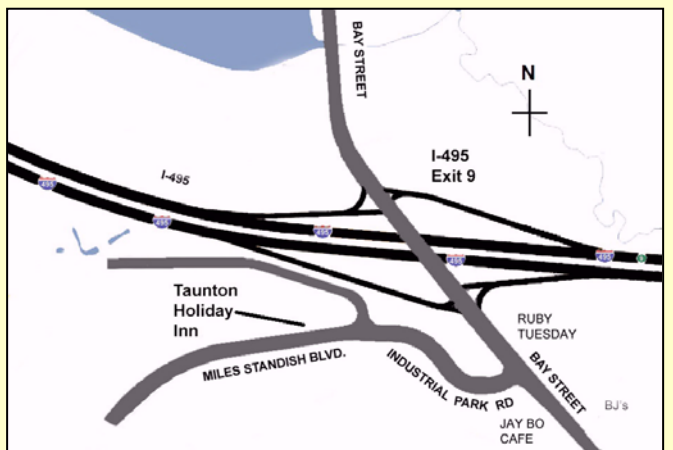

Featured clinician...

John Pryke

For more information and clinic details, visit – www.hubdiv.org

Sponsored by

The HUB Division, Inc.

National Model Railroad Association – Northeastern Region

Holiday Inn Taunton

Holiday Inn Taunton–Foxboro Hotel
700 Myles Standish Blvd.
Taunton, MA 02780

From Boston: Take Rte 93S to 24S to Rte 495N, exit #9. Take a left off exit and turn right at 2nd light. Hotel will be on your right. From Providence, RI take 95N to 495S to exit #9. Take a right off of exit and turn right at 1st light, hotel on your right.